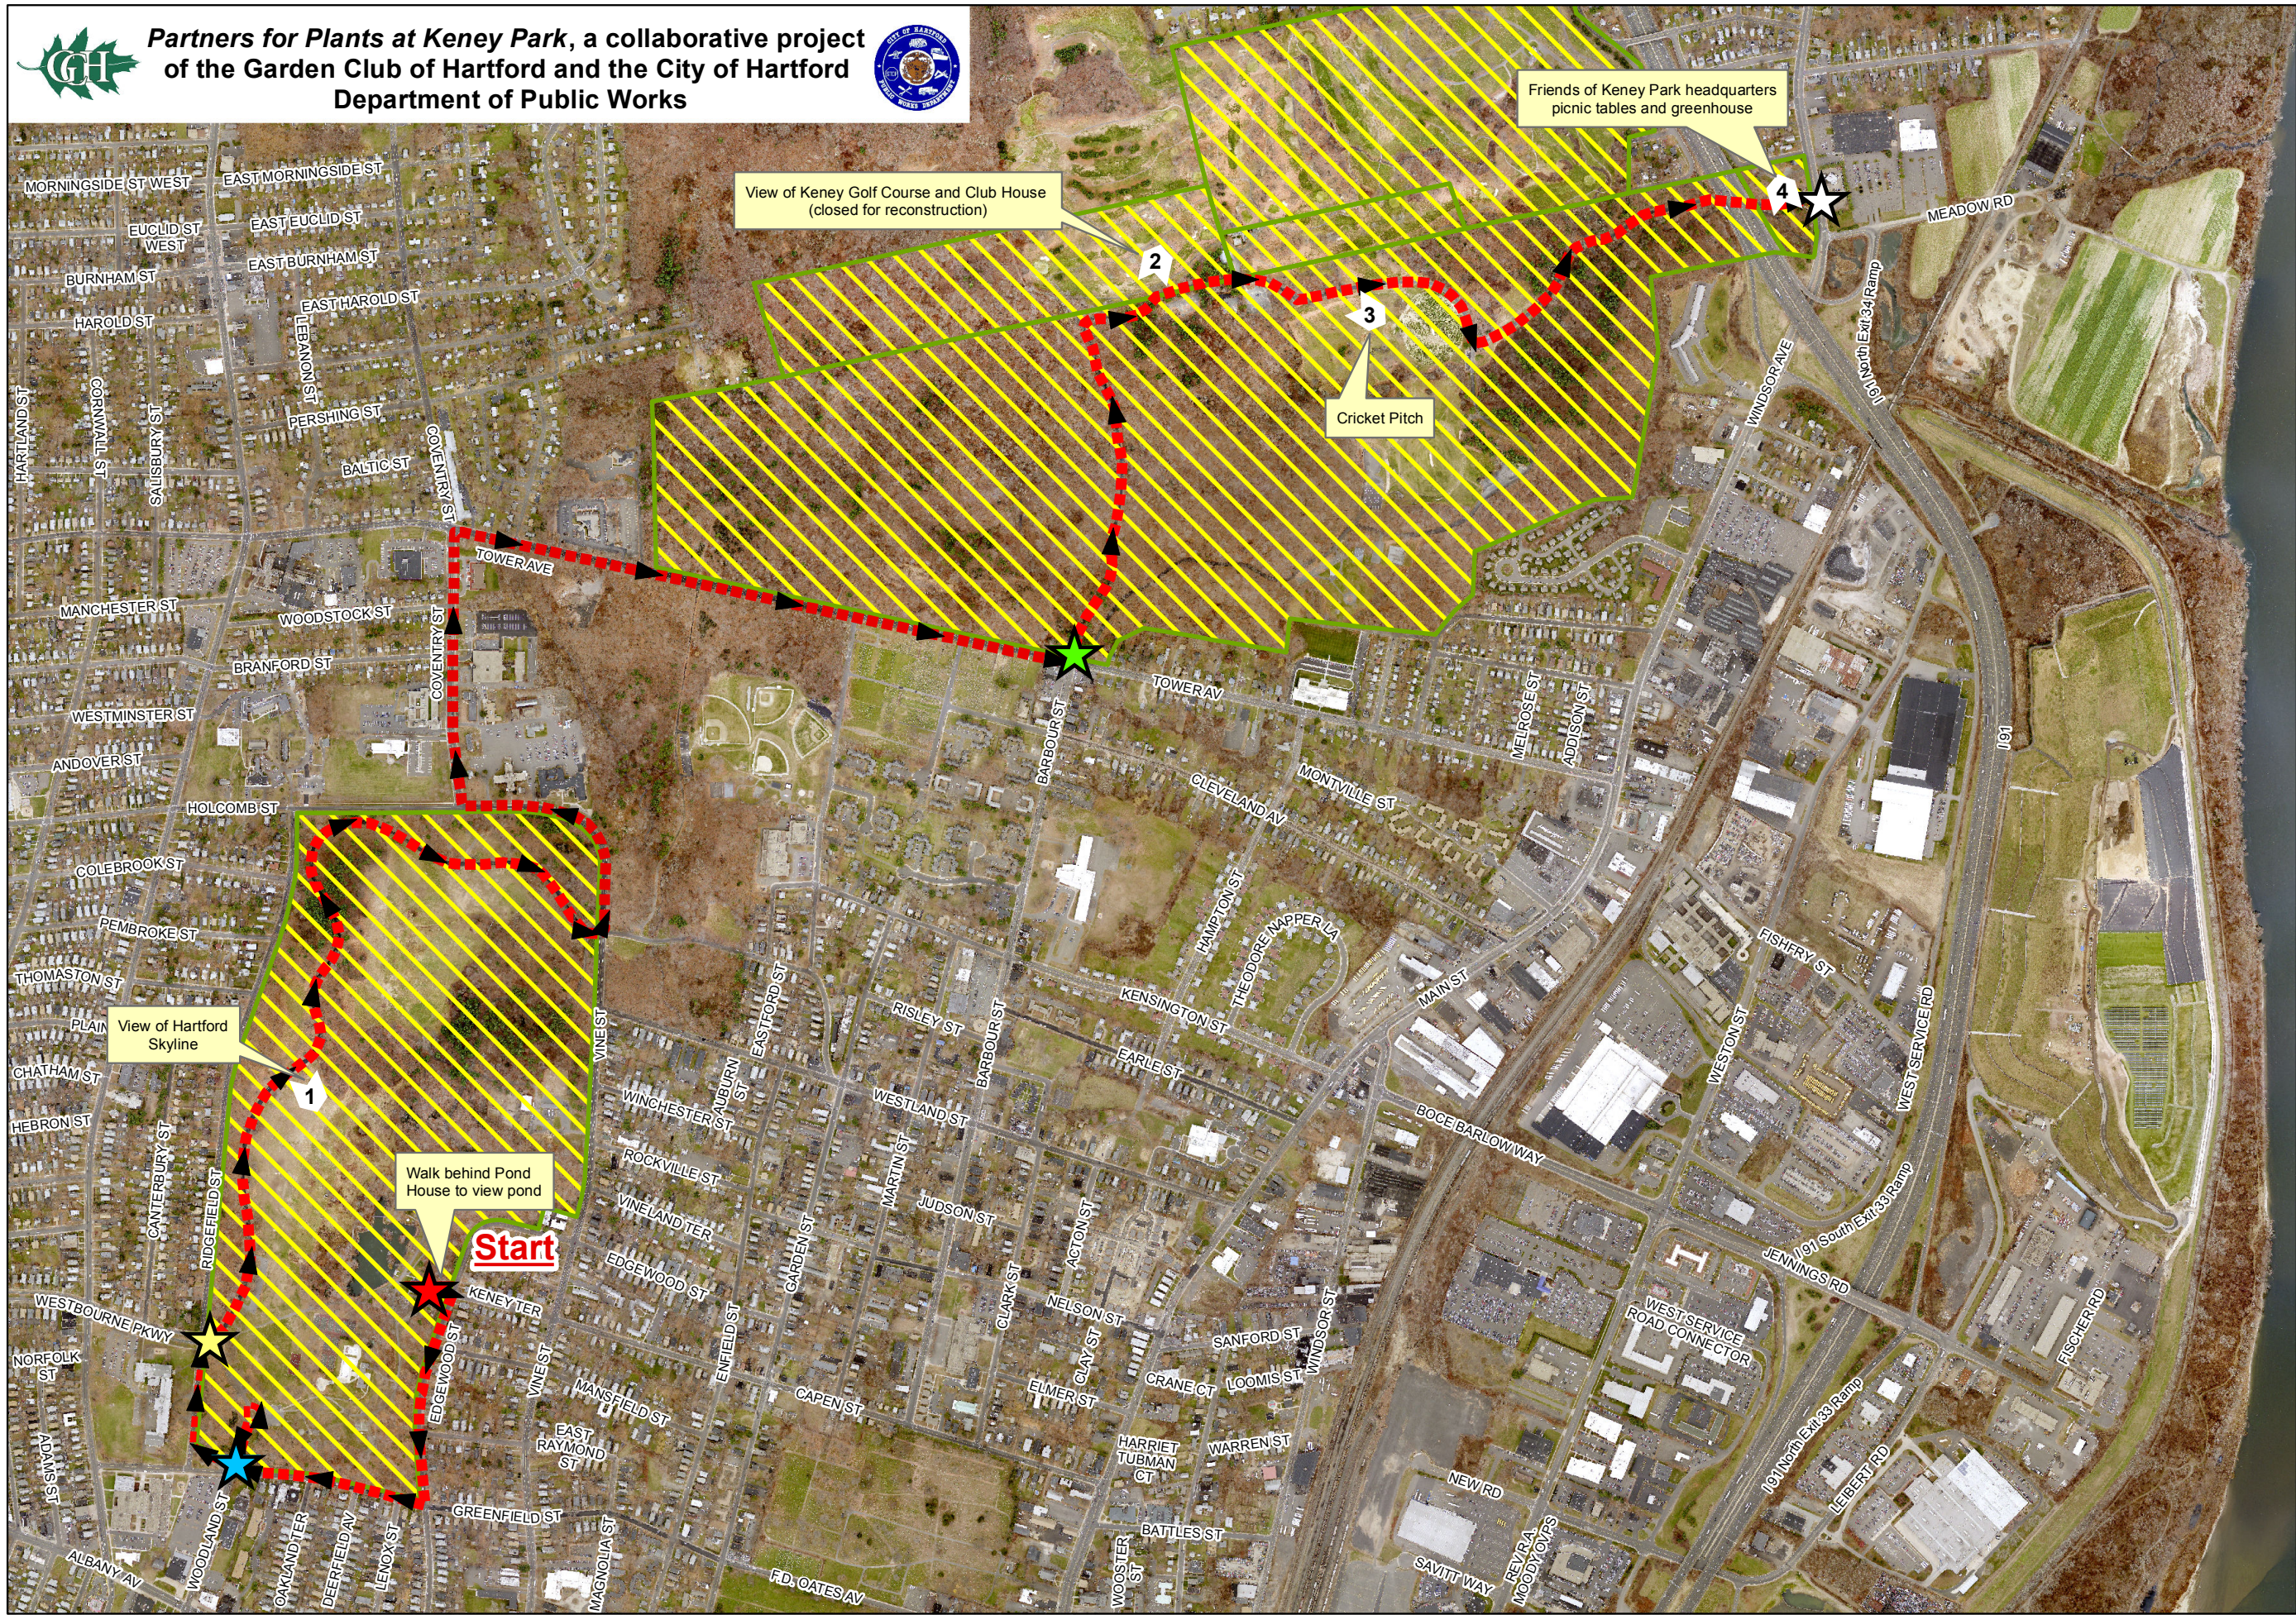

Partners for Plants at Keney Park, a collaborative project of the Garden Club of Hartford and the City of Hartford Department of Public Works

Self-Guided Tour of Keney Park

Legend

- Keney Park
- Pond House
- Woodland St Entrance
- Ridgefield St Entrance
- Barbour St Entrance
- Windsor Ave Entrance
- Views of Interest

1 inch = 1,000 feet
 0 500 1,000 ft

This map was created by the City of Hartford Public Works Dept 11/7/2014

This map is for information only and its utilization and verification shall be the sole responsibility of the user. No warranty, expressed or implied, is made by the City of Hartford as to the accuracy or completeness of this map nor shall the fact of distribution constitute any such warranty.

Overview Map